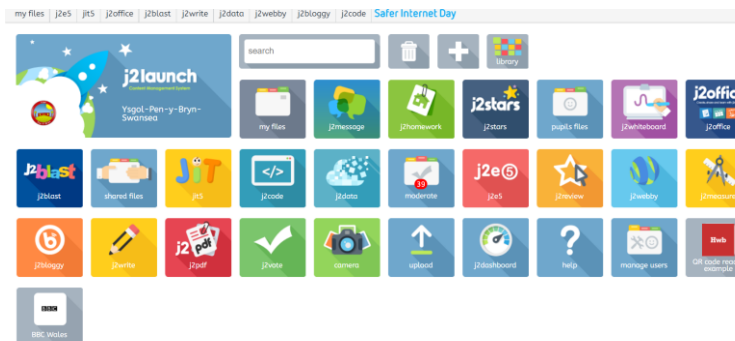

Click on Just2easy in the options that appear.

4.