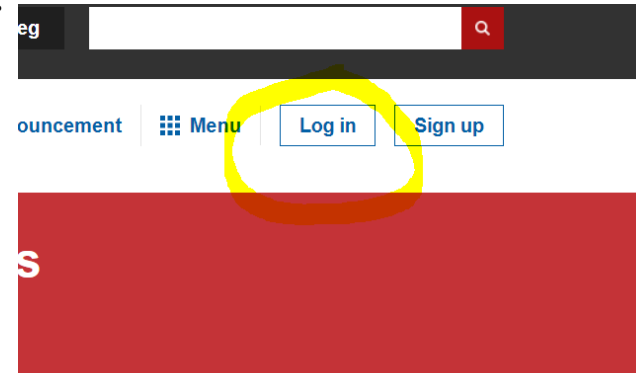

## How to access J2E via the website

1.

Go to <https://hwb.gov.wales/> and click *log in* towards the top right of the page

2.

Enter the log in details on your Hwb log in card (ask your child's teacher if you don't have it). The writing with a yellow background is the username. The writing with a green background is the password. Click *sign in*